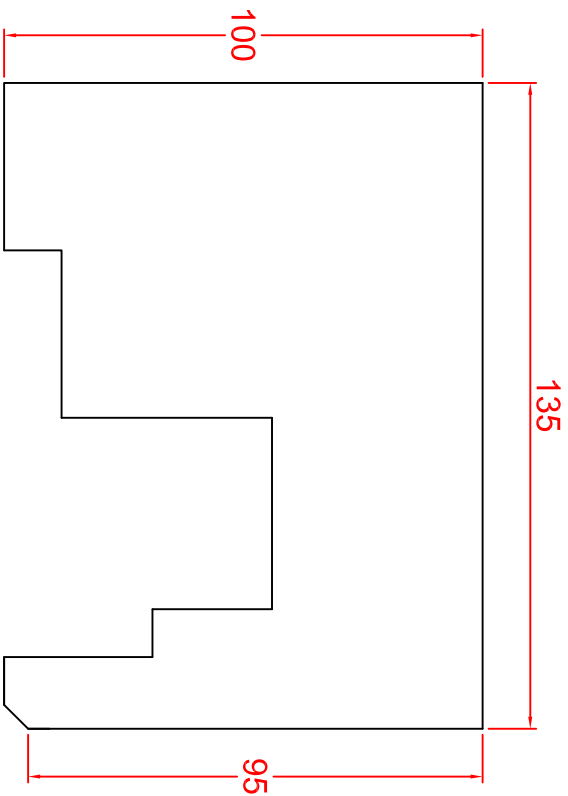

HEAD

MULLION
1 x LEFT HAND:
1 x RIGHT HAND:

JAMB
1 x LEFT HAND:
1 x RIGHT HAND:

 XLT XL Upholstery Ltd. Portland Road, Balfour, West Yorkshire, WF17 9JL 01924 35601 www.xlupholstery.co.uk	 BSI ISO 9001 Quality Management	 BSI ISO 14001 Environmental Management	Title:		Approved By:		Notes:	
			Sliding Door Frame Oak (Unfinished) White Primed Component Sections					
			Drawn By:					
			Scale:					
			Drawing Number:					
			Checked By:					
			Date Issued: 01/10/14				Issue:	