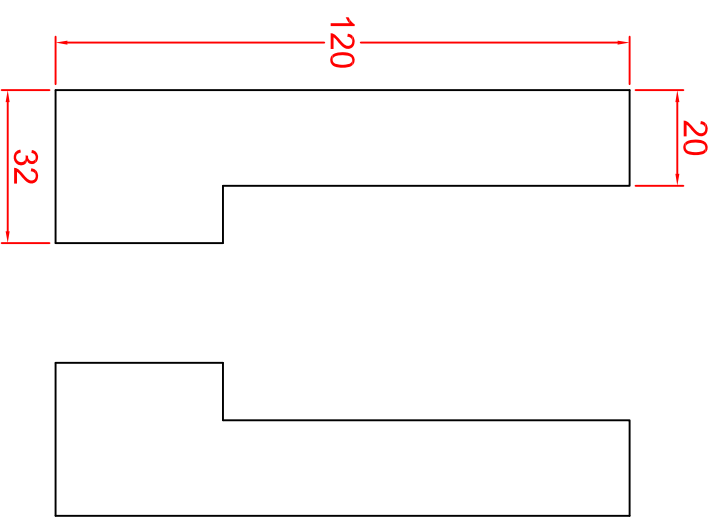

HEAD

MULLION
1 x LEFT HAND:
1 x RIGHT HAND:

JAMB
1 x LEFT HAND:
1 x RIGHT HAND:

 XLT XL Upholstery Ltd. Portland Road, Balfour, West Yorkshire, WF17 9JL 01924 35601 www.xlupholstery.co.uk	 BSI ISO 9001 Quality Management	 BSI ISO 14001 Environmental Management	Title:		Approved By:		Notes:	
			Sliding Door Frame Oak (Unfinished) White Primed Component Sections					
			Drawn By:					
			Scale:					
			Drawing Number:					
			Checked By:					
			Date Issued: 01/10/14				Issue:	