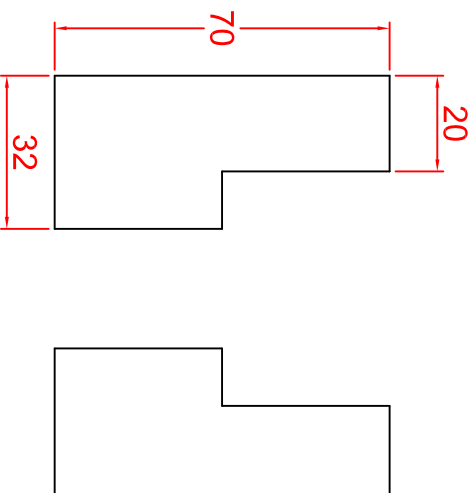

HEAD

MULLION
1 x LEFT HAND:
1 x RIGHT HAND:

JAMB
1 x LEFT HAND:
1 x RIGHT HAND:

 XLT XL Upholstery Ltd. Portland Road, Balfour, West Yorkshire, WF17 9JL 01924 35601 www.xlupholstery.co.uk	 BSI ISO 9001 Quality Management	 BSI ISO 14001 Environmental Management	Title:		Approved By:		Notes:	
			Sliding Door Frame Oak (Unfinished) White Primed Component Sections					
			Drawn By:					
			Scale:					
			Drawing Number:					
			Checked By:					
			Date Issued: 01/10/14				Issue:	