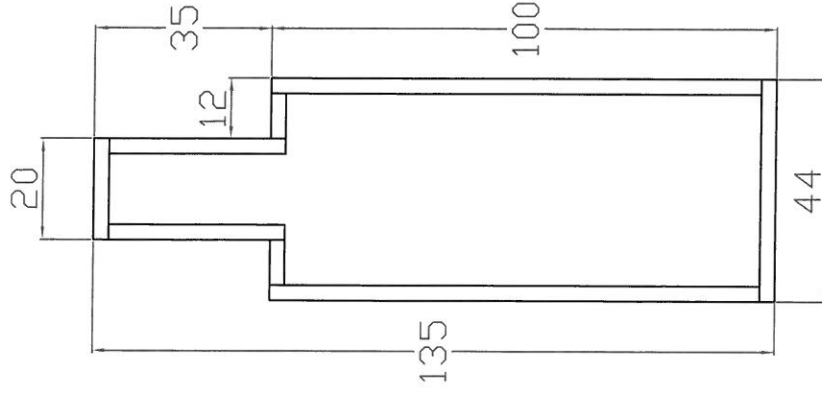

1997      1985      2017

HEAD X 1  
3000mm LONG

JAMB X 2  
1997mm LONG

MULLION X 2  
1997mm LONG

PROPOSED CONSTRUCTION: 3MM WHITE OAK LAMINATE &  
OAK SUBSTITUTE CORE (NOT VISIBLE ON ANY EDGES)

	TITLE ORD3000 OAK ROOM DIVIDER COMPONENT SECTIONS		APPROVED BY	REMARKS	DRAWN BY:
	SCALE:		DRAWING NO:	CHECK BY:	DATE ISSUED:
				ISSUE	