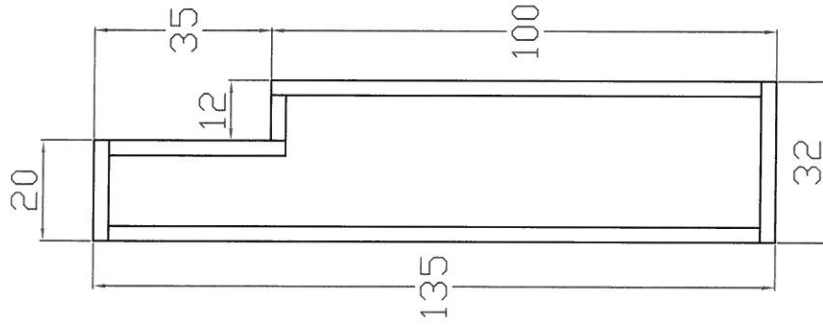

 <b>Joinery Products</b>	<b>TITLE</b> ORD3000 OAK ROOM DIVIDER FRAME ELEVATION	<b>APPROVED BY</b>	<b>REMARKS</b>	<b>DRAWN BY:</b>	
				<b>SCALE:</b>	
					<b>DRAWING NO:</b>
					<b>CHECK BY:</b>
					<b>DATE ISSUED:</b>
				<b>ISSUE:</b>	

1997      1985      2017

HEAD X 1  
3000mm LONG

JAMB X 2  
1997mm LONG

MULLION X 2  
1997mm LONG

PROPOSED CONSTRUCTION: 3MM WHITE OAK LAMINATE &  
OAK SUBSTITUTE CORE (NOT VISIBLE ON ANY EDGES)

	TITLE ORD3000 OAK ROOM DIVIDER COMPONENT SECTIONS		APPROVED BY	REMARKS	DRAWN BY:
	SCALE:		DRAWING NO:	CHECK BY:	DATE ISSUED:
				ISSUE	