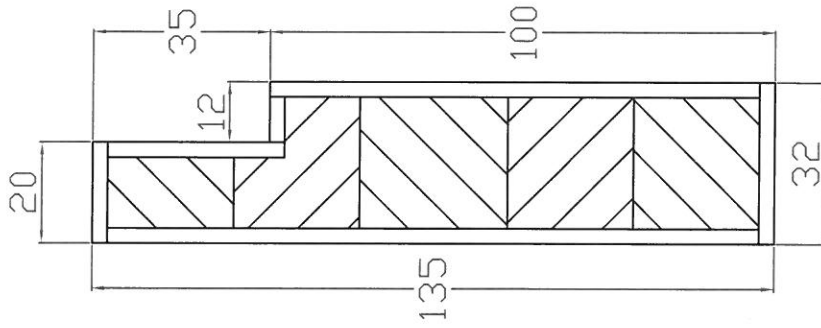

 <b>Joinery Products</b>	<b>TITLE</b> ORD3000 OAK ROOM DIVIDER FRAME ELEVATION	<b>APPROVED BY</b>	<b>REMARKS</b>	<b>DRAWN BY:</b>	
				<b>SCALE:</b>	
					<b>DRAWING NO:</b>
					<b>CHECK BY:</b>
					<b>DATE ISSUED:</b>
				<b>ISSUE:</b>	

1997      1985      2017

HEAD X 1  
3000mm LONG

JAMB X 2  
1997mm LONG

MULLION X 2  
1997mm LONG

PROPOSED CONSTRUCTION: 3MM WHITE OAK LAMINATE &  
OAK SUBSTITUTE CORE (NOT VISIBLE ON ANY EDGES)

	TITLE ORD3000 OAK ROOM DIVIDER COMPONENT SECTIONS		APPROVED BY	REMARKS	DRAWN BY:
	SCALE:		DRAWING NO:	CHECK BY:	DATE ISSUED:
				ISSUE	